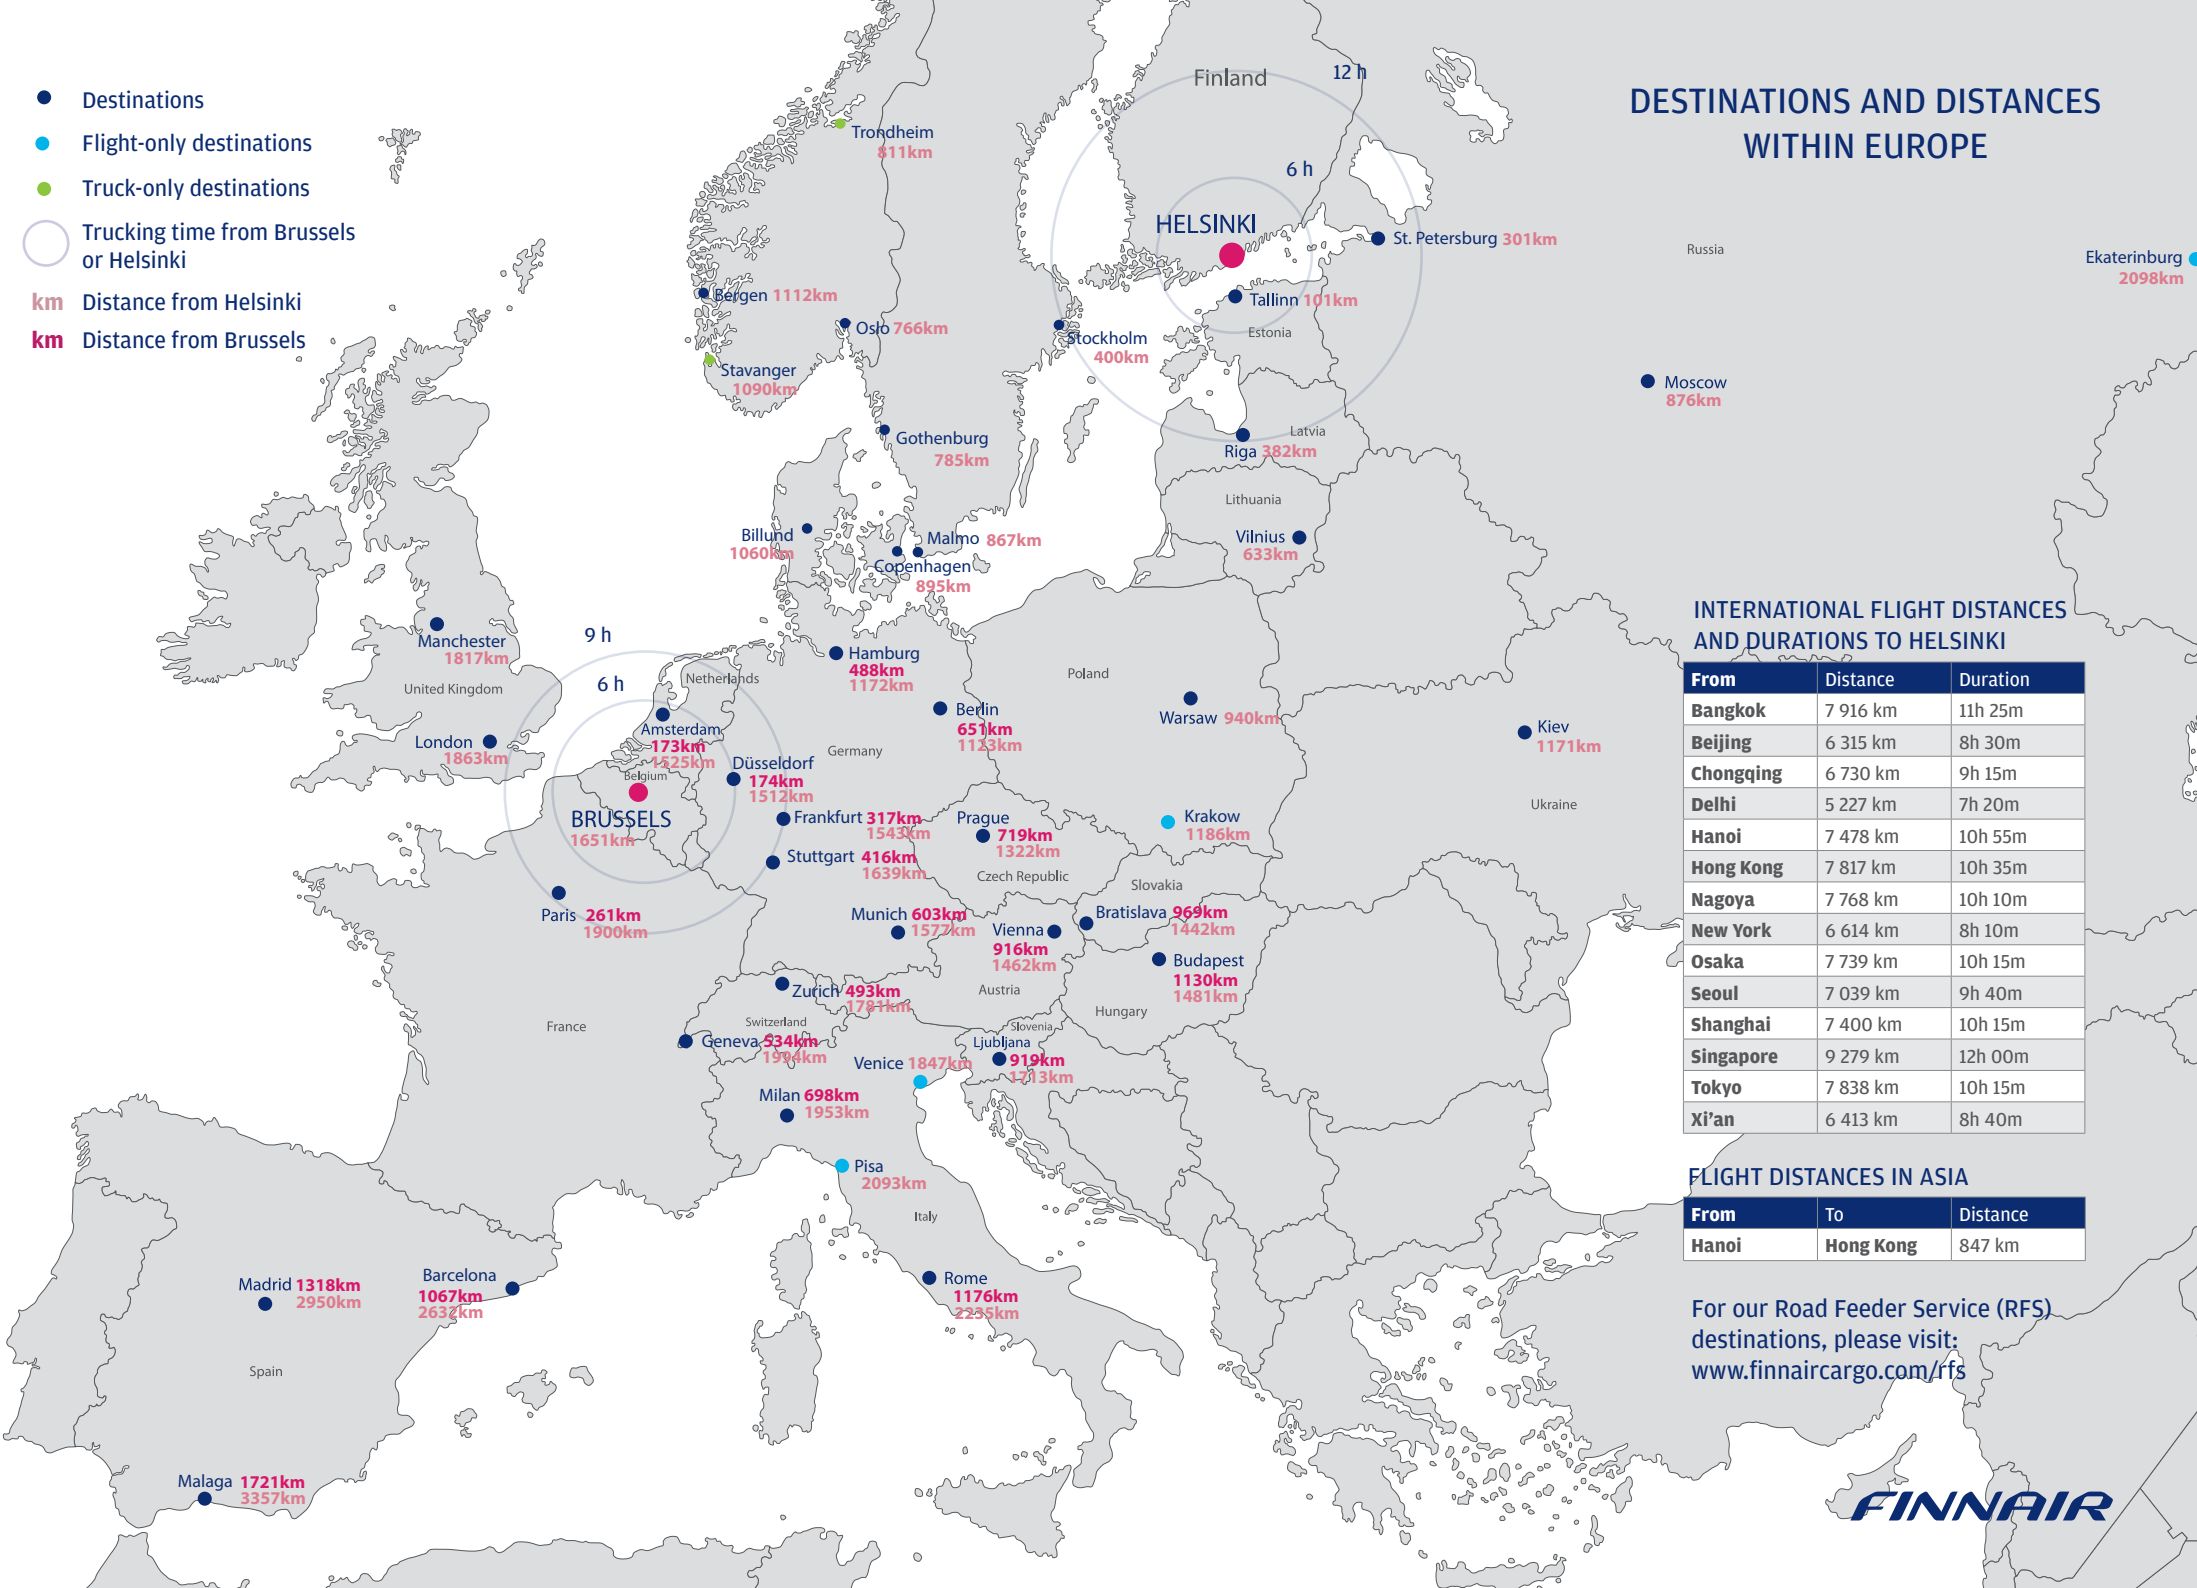

DESTINATIONS AND DISTANCES WITHIN EUROPE

- Destinations
- Flight-only destinations
- Truck-only destinations
- Trucking time from Brussels or Helsinki
- km Distance from Helsinki
- km Distance from Brussels

INTERNATIONAL FLIGHT DISTANCES AND DURATIONS TO HELSINKI

From	Distance	Duration
Bangkok	7 916 km	11h 25m
Beijing	6 315 km	8h 30m
Chongqing	6 730 km	9h 15m
Delhi	5 227 km	7h 20m
Hanoi	7 478 km	10h 55m
Hong Kong	7 817 km	10h 35m
Nagoya	7 768 km	10h 10m
New York	6 614 km	8h 10m
Osaka	7 739 km	10h 15m
Seoul	7 039 km	9h 40m
Shanghai	7 400 km	10h 15m
Singapore	9 279 km	12h 00m
Tokyo	7 838 km	10h 15m
Xi'an	6 413 km	8h 40m

FLIGHT DISTANCES IN ASIA

From	To	Distance
Hanoi	Hong Kong	847 km

For our Road Feeder Service (RFS) destinations, please visit: www.finnaircargo.com/rfs